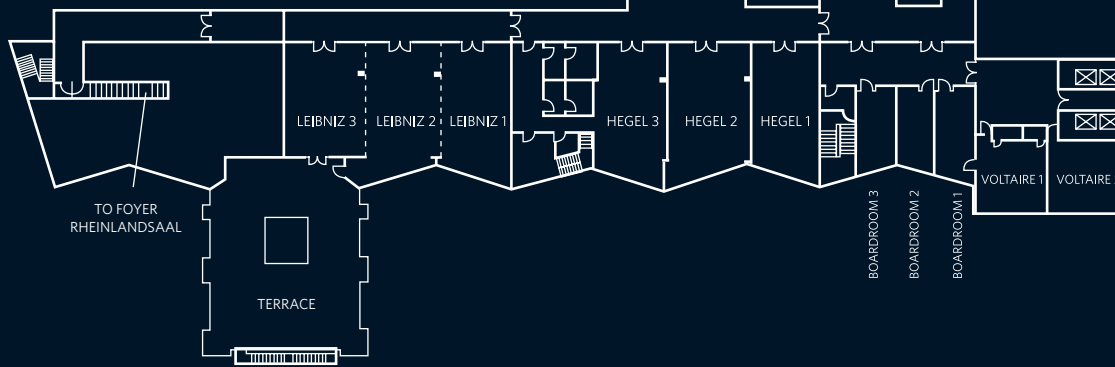

GROUND FLOOR

MEZZANINE

	Reception	Theatre	Classroom	Boardroom	U-Shape	Banquet	Cabaret	Floor	Area in m <sup>2</sup>	Dimensions L x W x H (m)	Daylight	Air conditioning	Power current	Accessible by vehicle
Aristoteles 1	60	60	40	24	24	60	30	Ground Floor	78	6.5 x 13.2 x 2.8	•	•	—	—
Aristoteles 2	60	60	40	24	24	60	30	Ground Floor	91	7.4 x 13.2 x 2.8	•	•	—	—
Aristoteles 3	60	60	40	24	24	60	30	Ground Floor	78	6.3 x 13.20 x 2.8	•	•	—	—
Aristoteles 1 + 2 + 3	180	180	120	60	70	200	100	Ground Floor	247	20.2 x 13.2 x 2.8	•	•	—	—
Voltaire 1	30	30	18	12	15	30	15	Mezzanine	58	7.5 x 7.7 x 2.8	•	•	—	—
Voltaire 2	30	40	24	22	18	40	20	Mezzanine	58	7.5 x 7.7 x 2.8	•	•	—	—
Voltaire 1 + 2	80	100	60	36	36	80	40	Mezzanine	116	15 x 7.7 x 2.8	•	•	—	—
Hegel 1	60	60	40	24	24	60	30	Mezzanine	93	7.5 x 13.2 x 2.8	•	•	—	—
Hegel 2	60	60	40	24	24	60	30	Mezzanine	99	8 x 13.2 x 2.8	•	•	—	—
Hegel 3	60	60	40	24	24	60	30	Mezzanine	93	7 x 13.2 x 2.8	•	•	—	—
Hegel 1 + 2 + 3	180	180	120	60	70	180	90	Mezzanine	285	23 x 13.2 x 2.8	•	•	—	—
Leibniz 1	60	60	40	24	24	60	30	Mezzanine	92	7.5 x 11.7 x 2.8	•	•	—	—
Leibniz 2	60	60	40	24	24	60	30	Mezzanine	95	7.9 x 11.70 x 2.8	•	•	—	—
Leibniz 3	60	60	40	24	24	60	30	Mezzanine	82	7.5 x 11.7 x 2.8	•	•	—	—
Leibniz 1 + 2 + 3	180	180	120	60	70	180	90	Ground	269	22.9 x 11.7 x 2.8	•	•	—	—
Boardrooms 1, 2, 3	n/a	n/a	n/a	10	n/a	n/a	n/a	Mezzanine	28-31	4 x 7.5 x 2.8	•	•	—	—
Rheinlandsaal A	525	525	300	—	75	420	210	Ground Floor	476	22 x 22 x 5.9	—	•	•	•
Rheinlandsaal B	260	260	150	—	75	240	120	Ground Floor	251	11 x 22 x 5.9	—	•	•	•
Rheinlandsaal C	260	260	150	—	75	240	120	Ground Floor	255	11 x 22 x 5.9	—	•	•	•
Rheinlandsaal A + B + C	1050	1300	890	—	—	1000	500	Ground Floor	982	44 x 22 x 5.9	—	•	•	•
Foyer	500	—	—	—	—	—	—	Ground Floor	500	46 x 11 x 2.8	—	•	•	•
Sokrates	100	100	72	30	36	80	40	Ground Floor	120	7.7 x 15.5 x 2.8	—	•	—	—
Platon 1	30	35	20-25	18	12	40	20	Ground Floor	56	7.5 x 7.4 x 2.8	—	•	—	—
Platon 2	120	120	80	45	40	110	55	Ground Floor	183	12 x 15.2 x 2.8	—	•	—	—
Platon 3	30	35	20-25	18	12	40	20	Ground Floor	56	7.5 x 7.4 x 2.8	—	•	—	—
Platon 1 + 2 + 3	200	—	—	—	—	190	95	Ground Floor	295	27 x 15.2 x 2.8	—	•	—	—